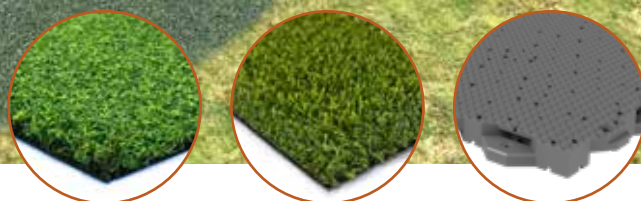

PLAYERS SERIES

Putting Green Kits

THE KIAWAH

Perfect your short game with the advanced Players Series modular putting greens, exclusively from XGrass. Constructed with interlocking base panels and surfaced using Tour quality Putting and Fringe turf, these greens are designed by industry experts for serious golfers. The Players Series system gives you the professionally installed look and performance without the disruption and cost of a full construction project. These innovative putting green systems are easily installed in a few hours and can be moved when needed.

Specs: 15' x 17', 255 sf, 3 Hole Locations
Putting Turf: XGrass One Putt
Fringe Turf: XGrass Luxury 1st Cut
Base Panels: Polypropylene Copolymer (Recycled Materials)
Warranty: 5 Years (Turf & Panels); 1 Year (Accessories)
Price: \$3850

What's Included: Geotextile Fabric, Players Series Base System, Putting Turf, Fringe Turf, (3) 4" Aluminum Cups, (3) Premium Ball Retriever Flags

QUICK INSTALL

STEP 1

Select or prepare a relatively flat location (no more than 3% slope), utilize compacted stone dust as needed, and install geotextile fabric.