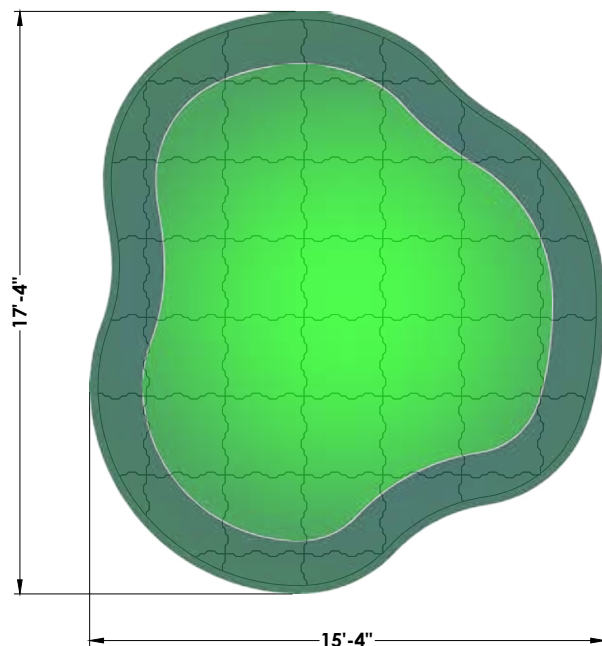

PLAYERS SERIES

Putting Green Kits

THE KIAWAH

Perfect your short game with the advanced Players Series modular putting greens, exclusively from XGrass. Constructed with interlocking base panels and surfaced using Tour quality Putting and Fringe turf, these greens are designed by industry experts for serious golfers. The Players Series system gives you the professionally installed look and performance without the disruption and cost of a full construction project. These innovative putting green systems are easily installed in a few hours and can be moved when needed.

Specs: 15' x 17', 255 sf, 3 Hole Locations
Putting Turf: XGrass One Putt
Fringe Turf: XGrass Luxury 1st Cut
Base Panels: Polypropylene Copolymer (Recycled Materials)
Warranty: 5 Years (Turf & Panels); 1 Year (Accessories)
Price: \$3850